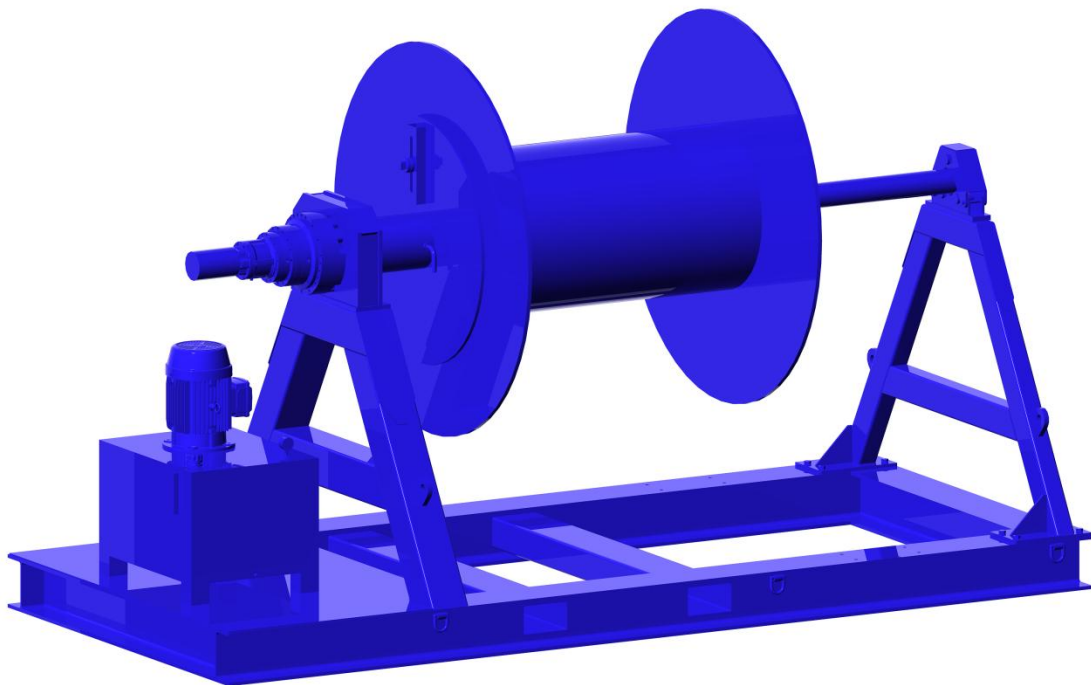

## UNISPOOL 2000 SERIES

UNI-SPOOL 500

UNI-SPOOL 1200

UNI-SPOOL 2000

UNI-SPOOL 4000

UNI-SPOOL 10K

### Standard Features

- 20 T Reel Capacity
- Dual Speed
- Constant Tension
- Variable Speed
- Fwd & Reverse
- Diesel or Electric Powered- (Compact Unit or Stand Alone power paks.)
- Crane Lift Points
- Braking System
- Emergency Stop
- Engineers Cert